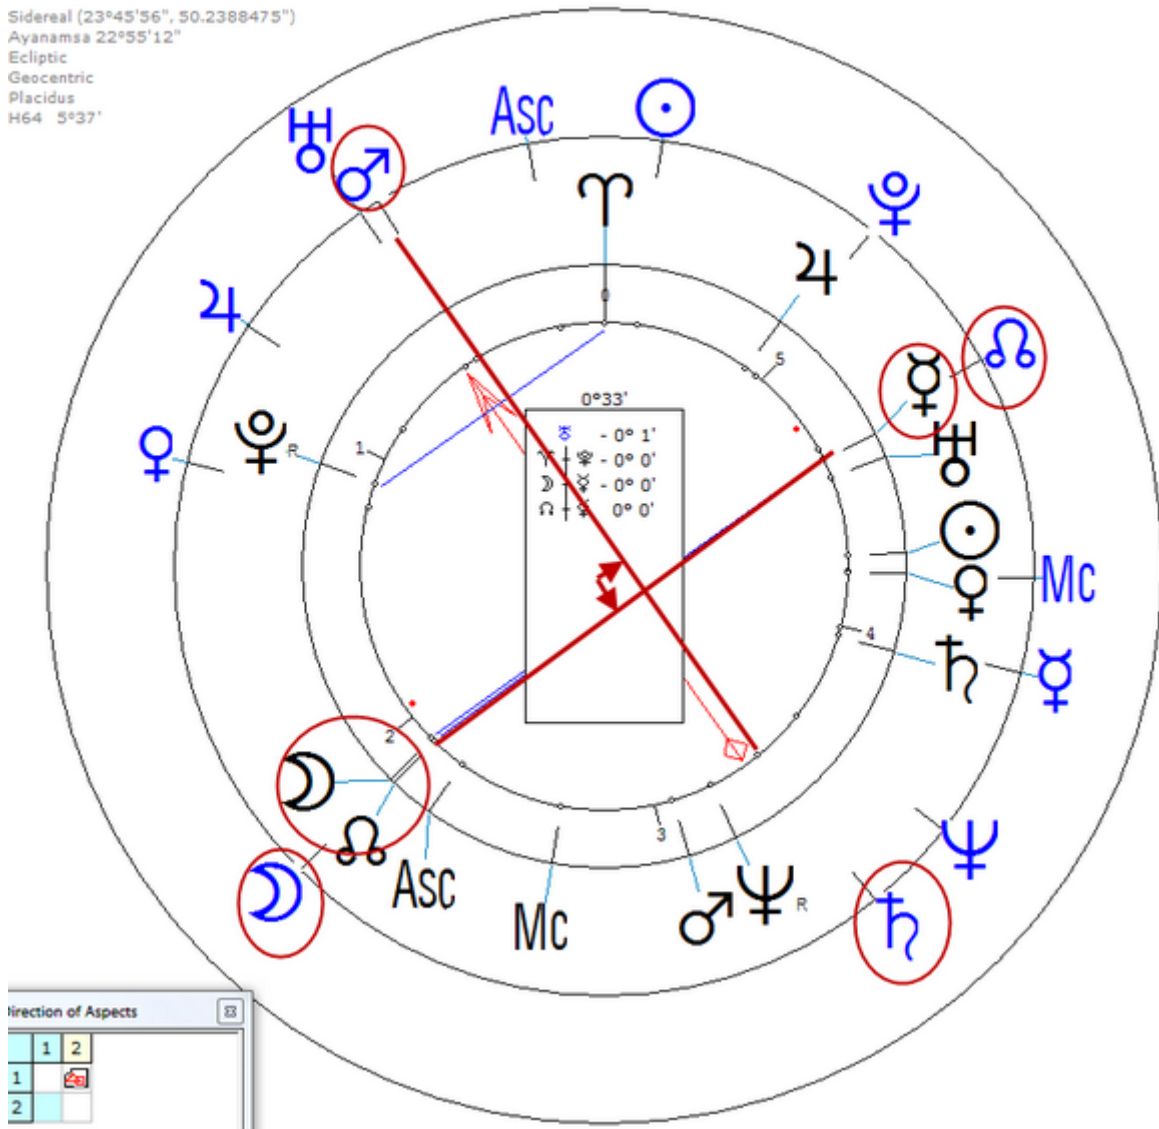

Tyrer, Jim

25 February 1939 at 20:23 (= 8:23 PM)Newark, Ohio, 40n03, 82w24
American professional athlete.

<https://www.astro.com/astro-databank/Tyrer,_Jim>

Death by Suicide 15 September 1980 in Kansas City, Missouri, USA.

Progressed Lunar Return (Harmonic 64)

Lunar $\mathcal{D}/\mathcal{O}$ = Lunar $\sigma/\mathfrak{h}$ = $\mathcal{D}_n/\mathfrak{f}_n = \mathfrak{f}_n/\mathcal{O}_n$

He has in Natal $\mathcal{D}_n/\mathcal{O}_n = \sigma_n/\mathfrak{h}_n$

Tyrer, Jim
25 February 1939 Sat 20:23 (GMT-5) 40°03'29"N 82°24'05"W
Newark, Ohio, USA

Sidereal (23°45'56", 50.2388475")
Ayanamsa 22°55'12"
Ecliptic
Geocentric
Placidus
H64 5°37'